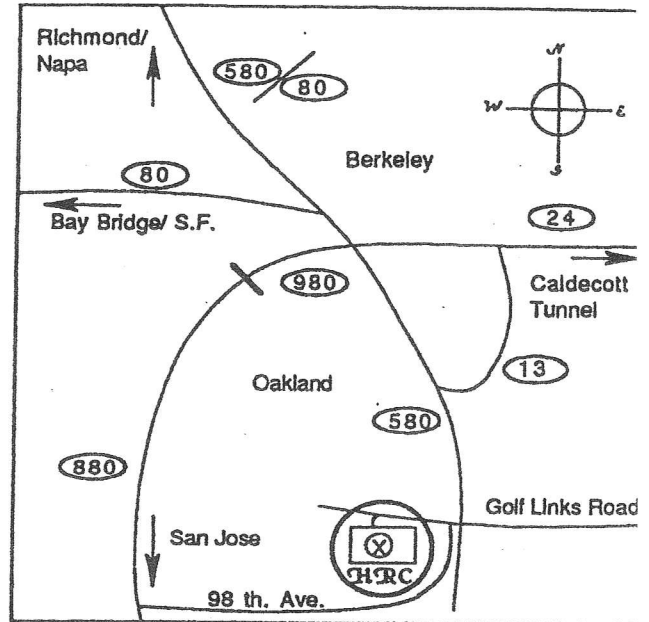

### FROM SACRAMENTO

From Interstate 80, connect with 580 East towards Oakland/Hayward  
Once on 580, stay in center lanes  
Exit Golf Links Road  
Turn right at stop sign  
Proceed 1/2 mile on Golf Links to Holy Redeemer (on left hand side just after stop sign)

### FROM SAN FRANCISCO

Take Bay Bridge to 580 East to Oakland/Hayward  
(Stay in Center lanes)  
Exit Golf Links Road  
Turn right at stop sign  
Proceed 1/2 mile on Golf Links to Holy Redeemer (on left hand side just after stop sign)

### FROM STOCKTON

From Highway 5, connect with 205 then 580 to Oakland  
At the 580/238 split, stay to the RIGHT to Oakland on 580  
Exit Golf Links Road  
Turn left at light and go under 580  
At next light, proceed on Golf Links 1/2 mile to Holy Redeemer  
(on left hand side just after stop sign)

### FROM SAN JOSE

Take 880 North to Oakland  
Exit 98th Avenue, Go right on 98th Ave.  
Proceed on 98th towards hills.  
Stop at top of hill (this will be Golf Links Road)  
Turn left on to Golf Links  
Proceed 1/2 mile on Golf Links to Holy Redeemer (just after Stop Sign on left)